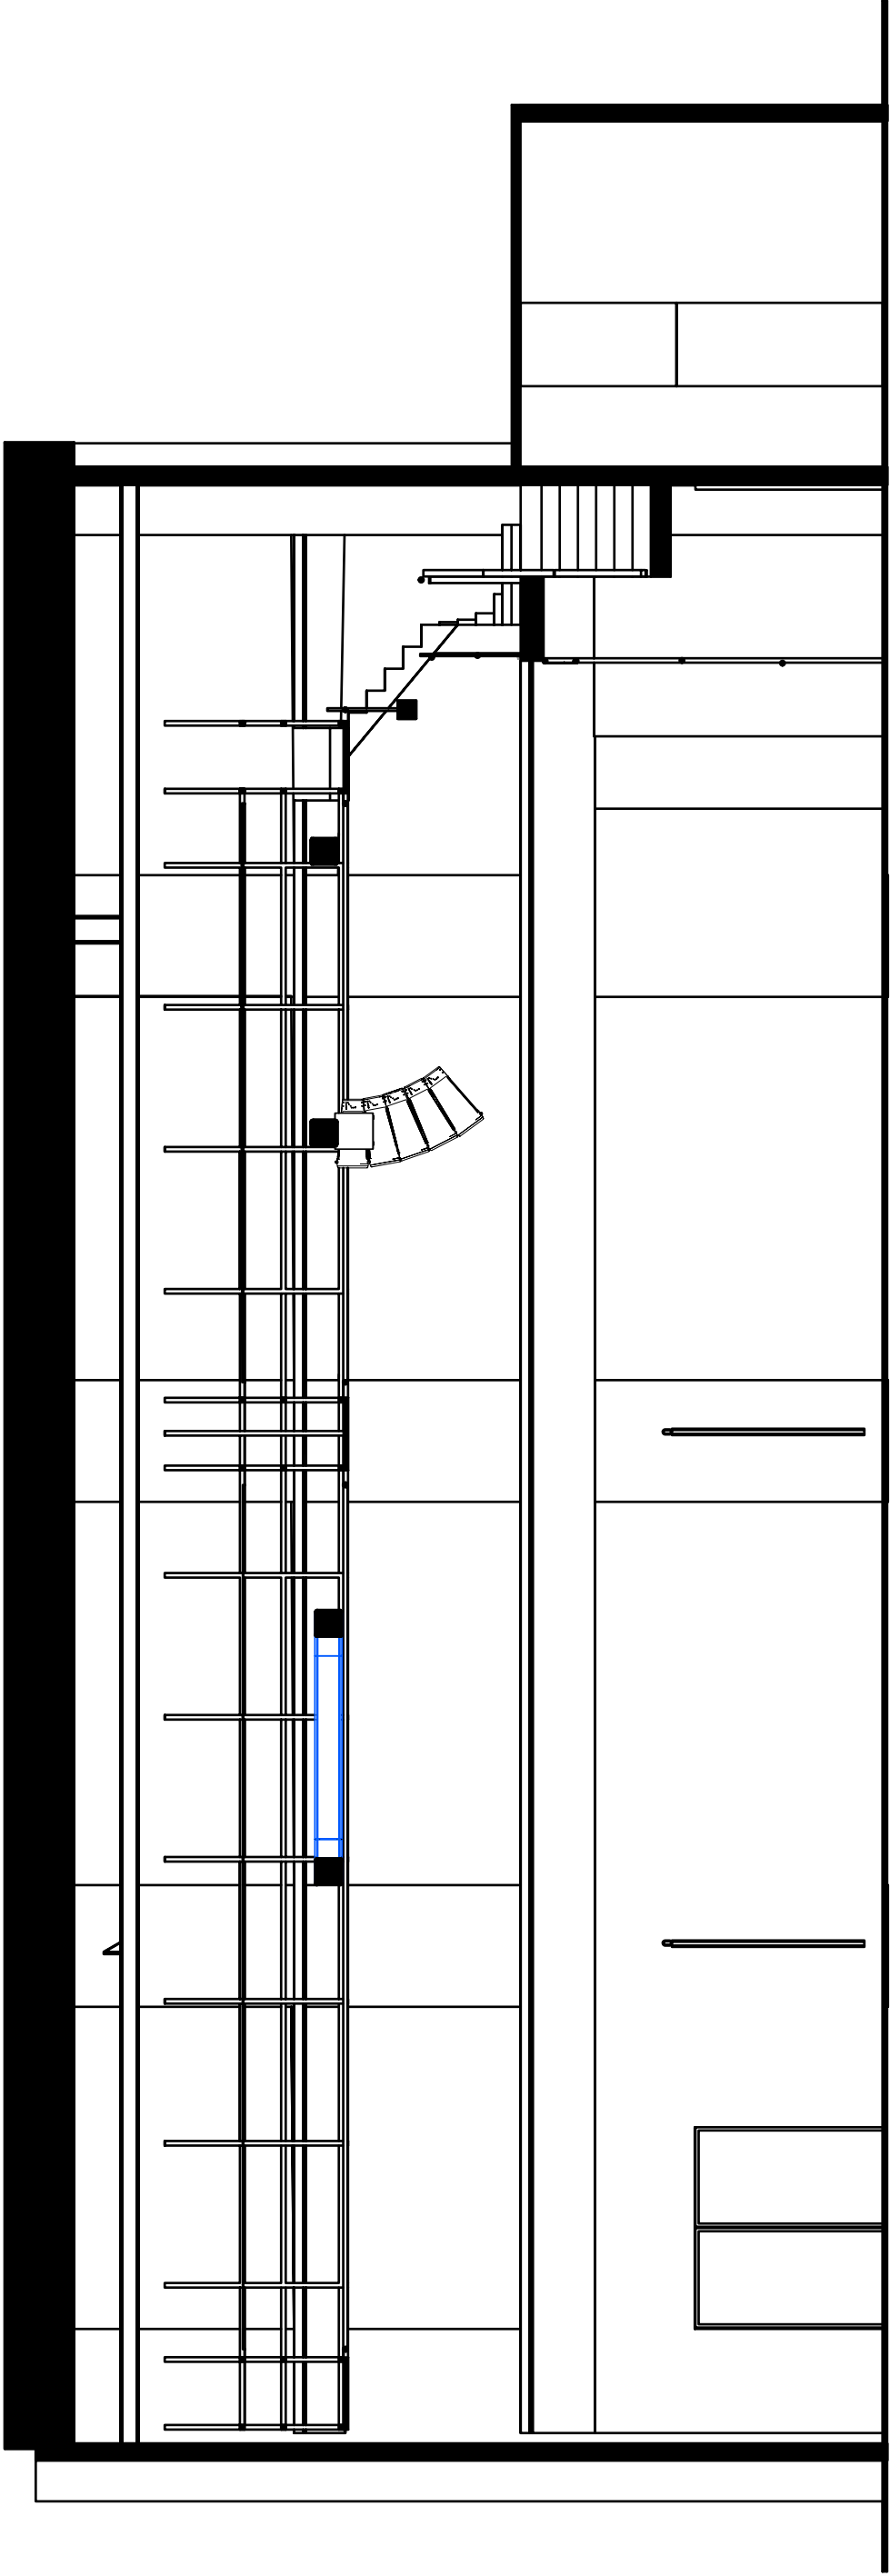

Caisa's groundplan

KEY

- 6/201
— Universe / DMX
- 42
— Channel #
- Panasonic RZ690 Projector
- ELATION Platinum LED Wash
- ELATION Satura Spot LED
- ELATION Fuze Profile LED
- Circus rigging point
- Circus rigging rail

LIGHTING PLOT

Scale	Date
1:100 @ ISO A4	15.10.2024

Drawn by: Vilma Vantola
 Edited by: Tony Leskinen

1 [AV Room]
Scale: 1:75

2 [Gallery]
Scale: 1:75

3 [Window wall]
Scale: 1:75

4 [Inner wall]
Scale: 1:75