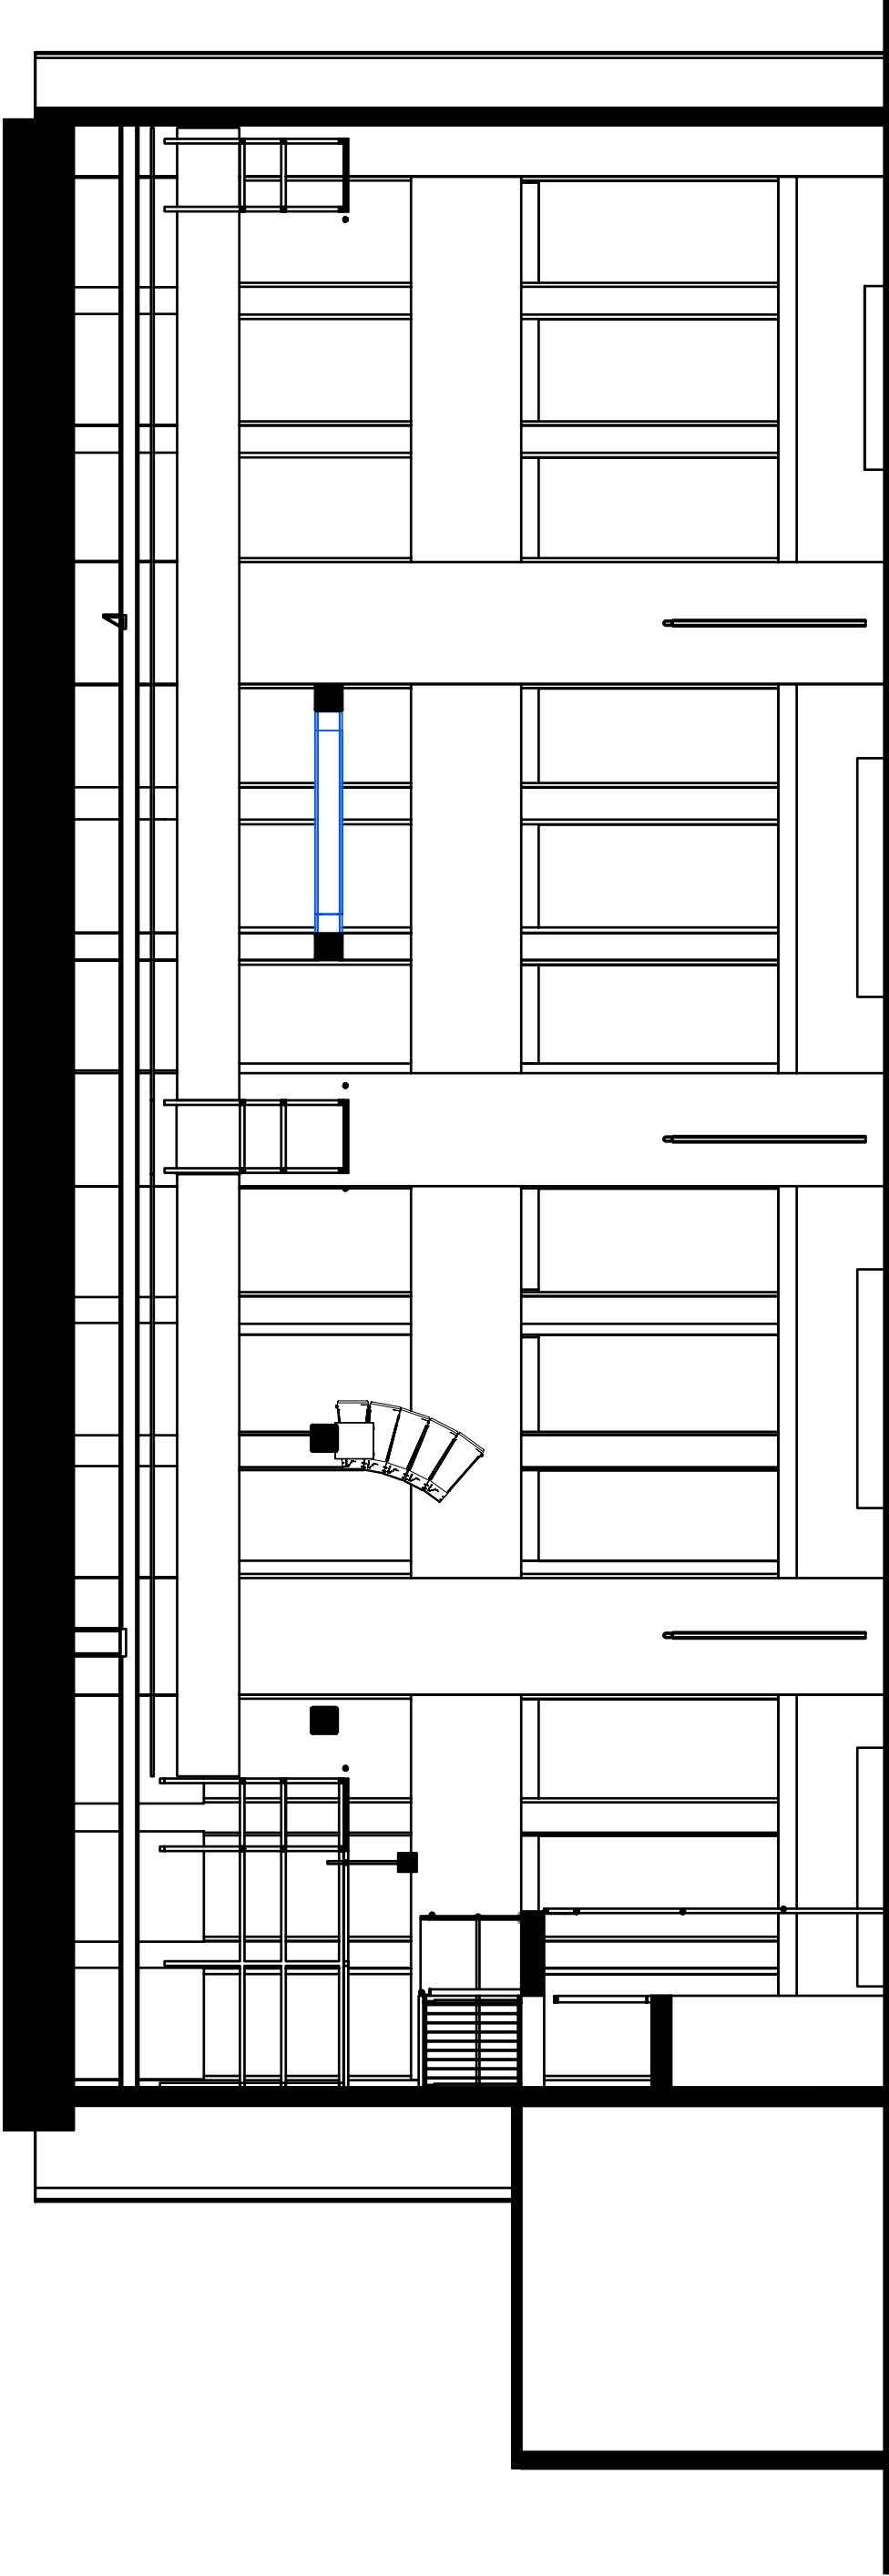

Caisa's groundplan

KEY

- 6/201
— Universe / DMX
- 42
— Channel #
- Panasonic RZ690 Projector
- ELATION Platinum LED Wash
- ELATION Satura Spot LED
- ELATION Fuze Profile LED
- Circus rigging point
- Circus rigging rail

LIGHTING PLOT

Scale	Date
1:100 @ ISO A4	15.10.2024

Drawn by: Vilma Vantola
 Edited by: Tony Leskinen

1 [AV Room]
Scale: 1:75

2 [Gallery]
Scale: 1:75

3 [Window wall]
Scale: 1:75

4 [Inner wall]
Scale: 1:75