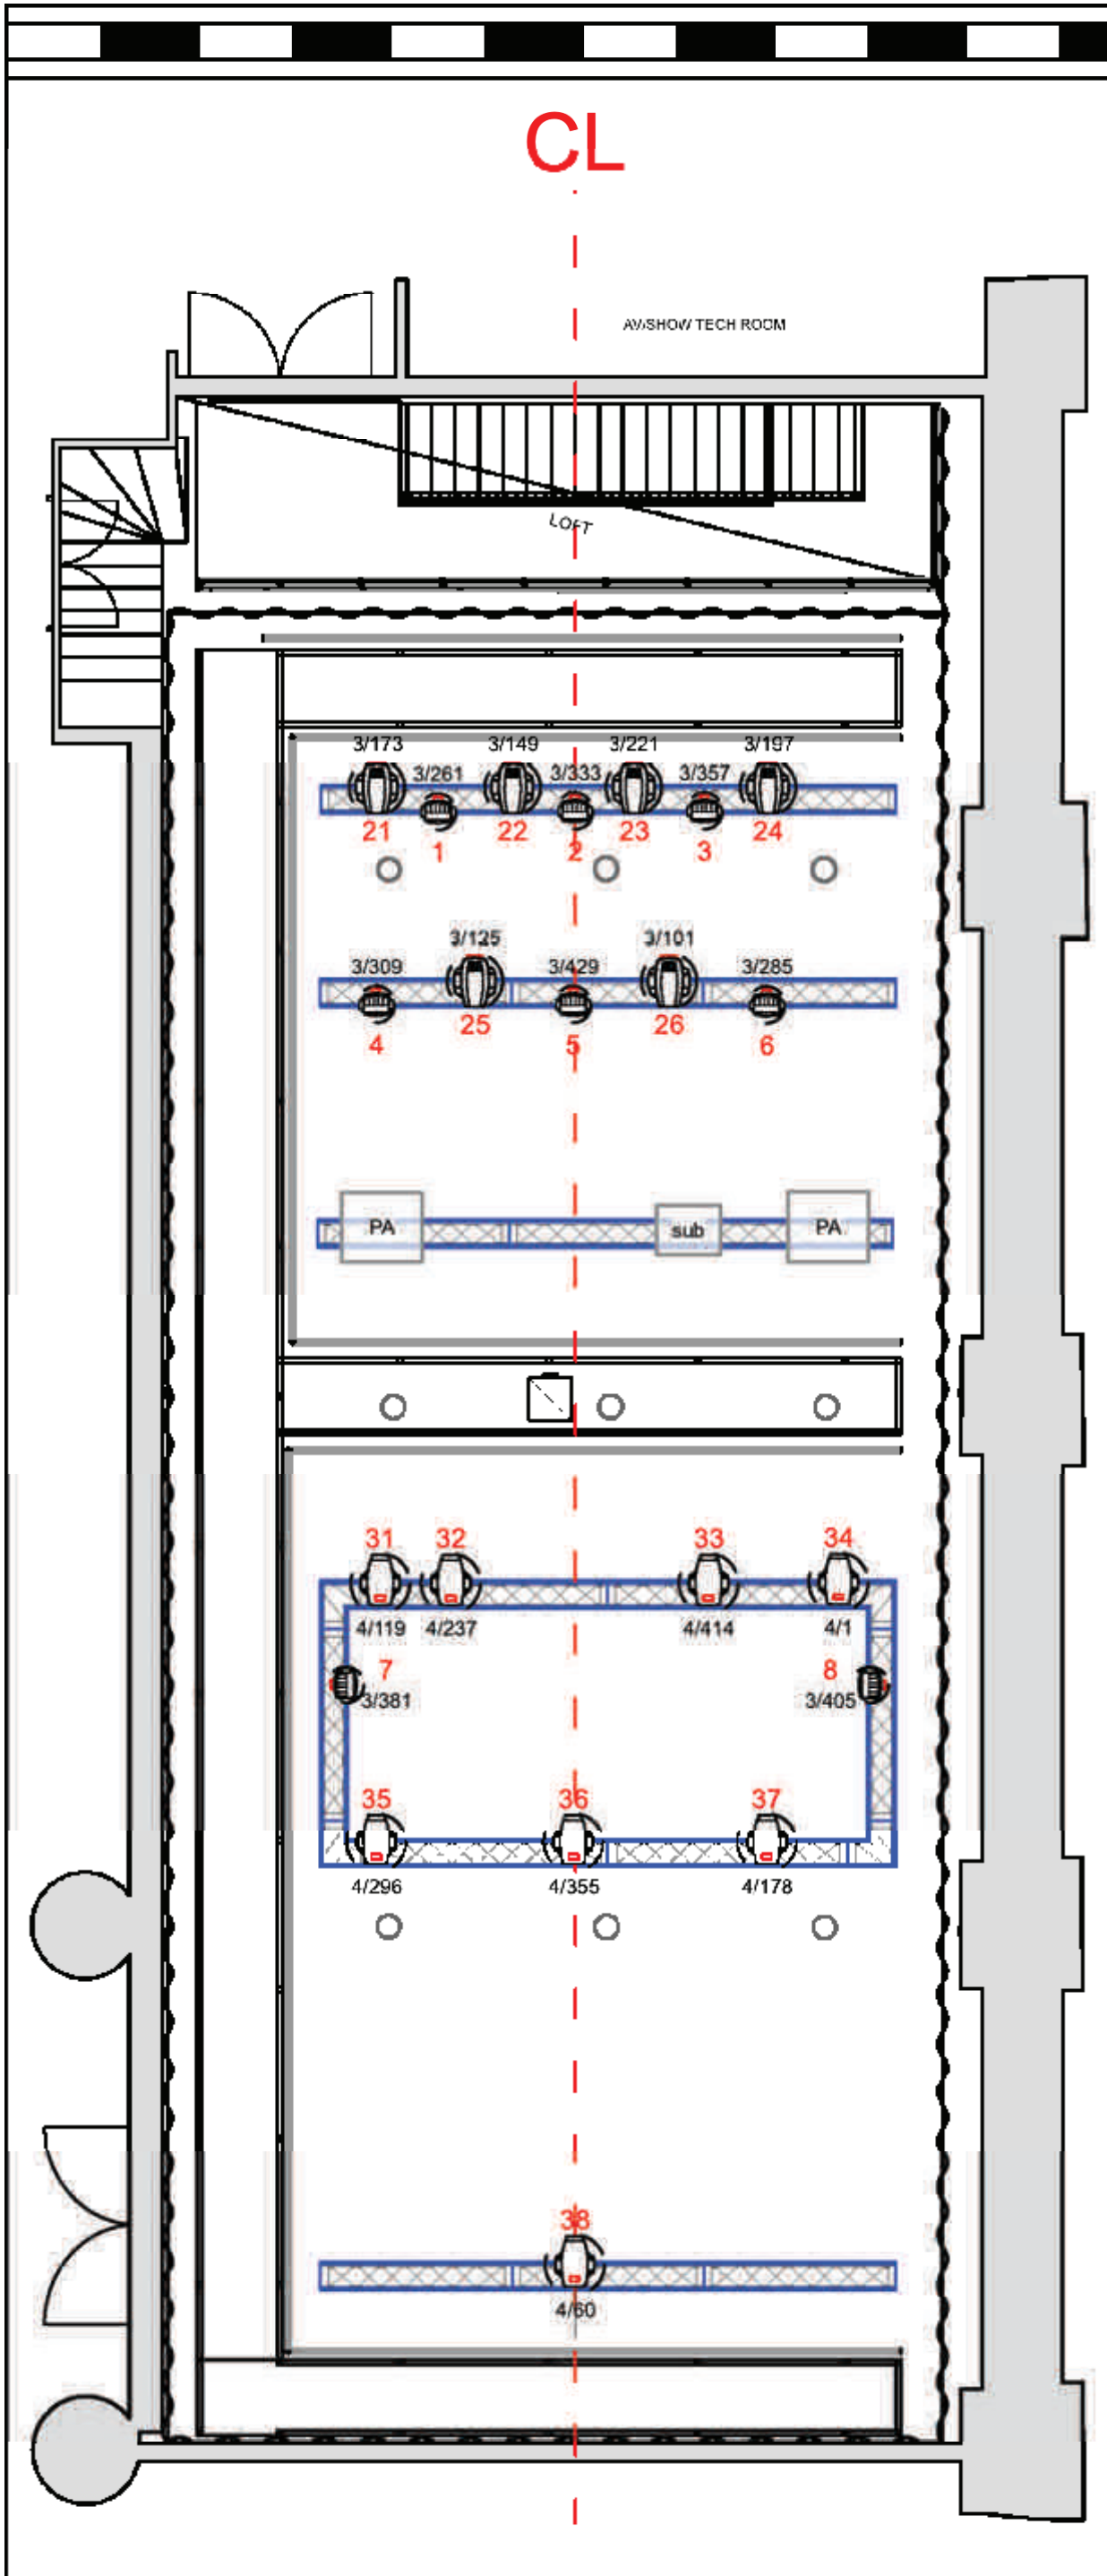

Caisa's groundplan

KEY

- 6/201
— Universe / DMX
- 42
— Channel #
- Panasonic RZ690 Projector
- ELATION Platinum LED Wash
- ELATION Satura Spot LED
- ELATION Fuze Profile LED
- Circus rigging point
- Circus rigging rail

LIGHTING PLOT

Scale	Date
1:100 @ ISO A4	15.10.2024

Drawn by: Vilma Vantola
 Edited by: Tony Leskinen

1 [AV Room]
Scale: 1:75

2 [Gallery]
Scale: 1:75

3 [Window wall]
Scale: 1:75

4 [Inner wall]
Scale: 1:75