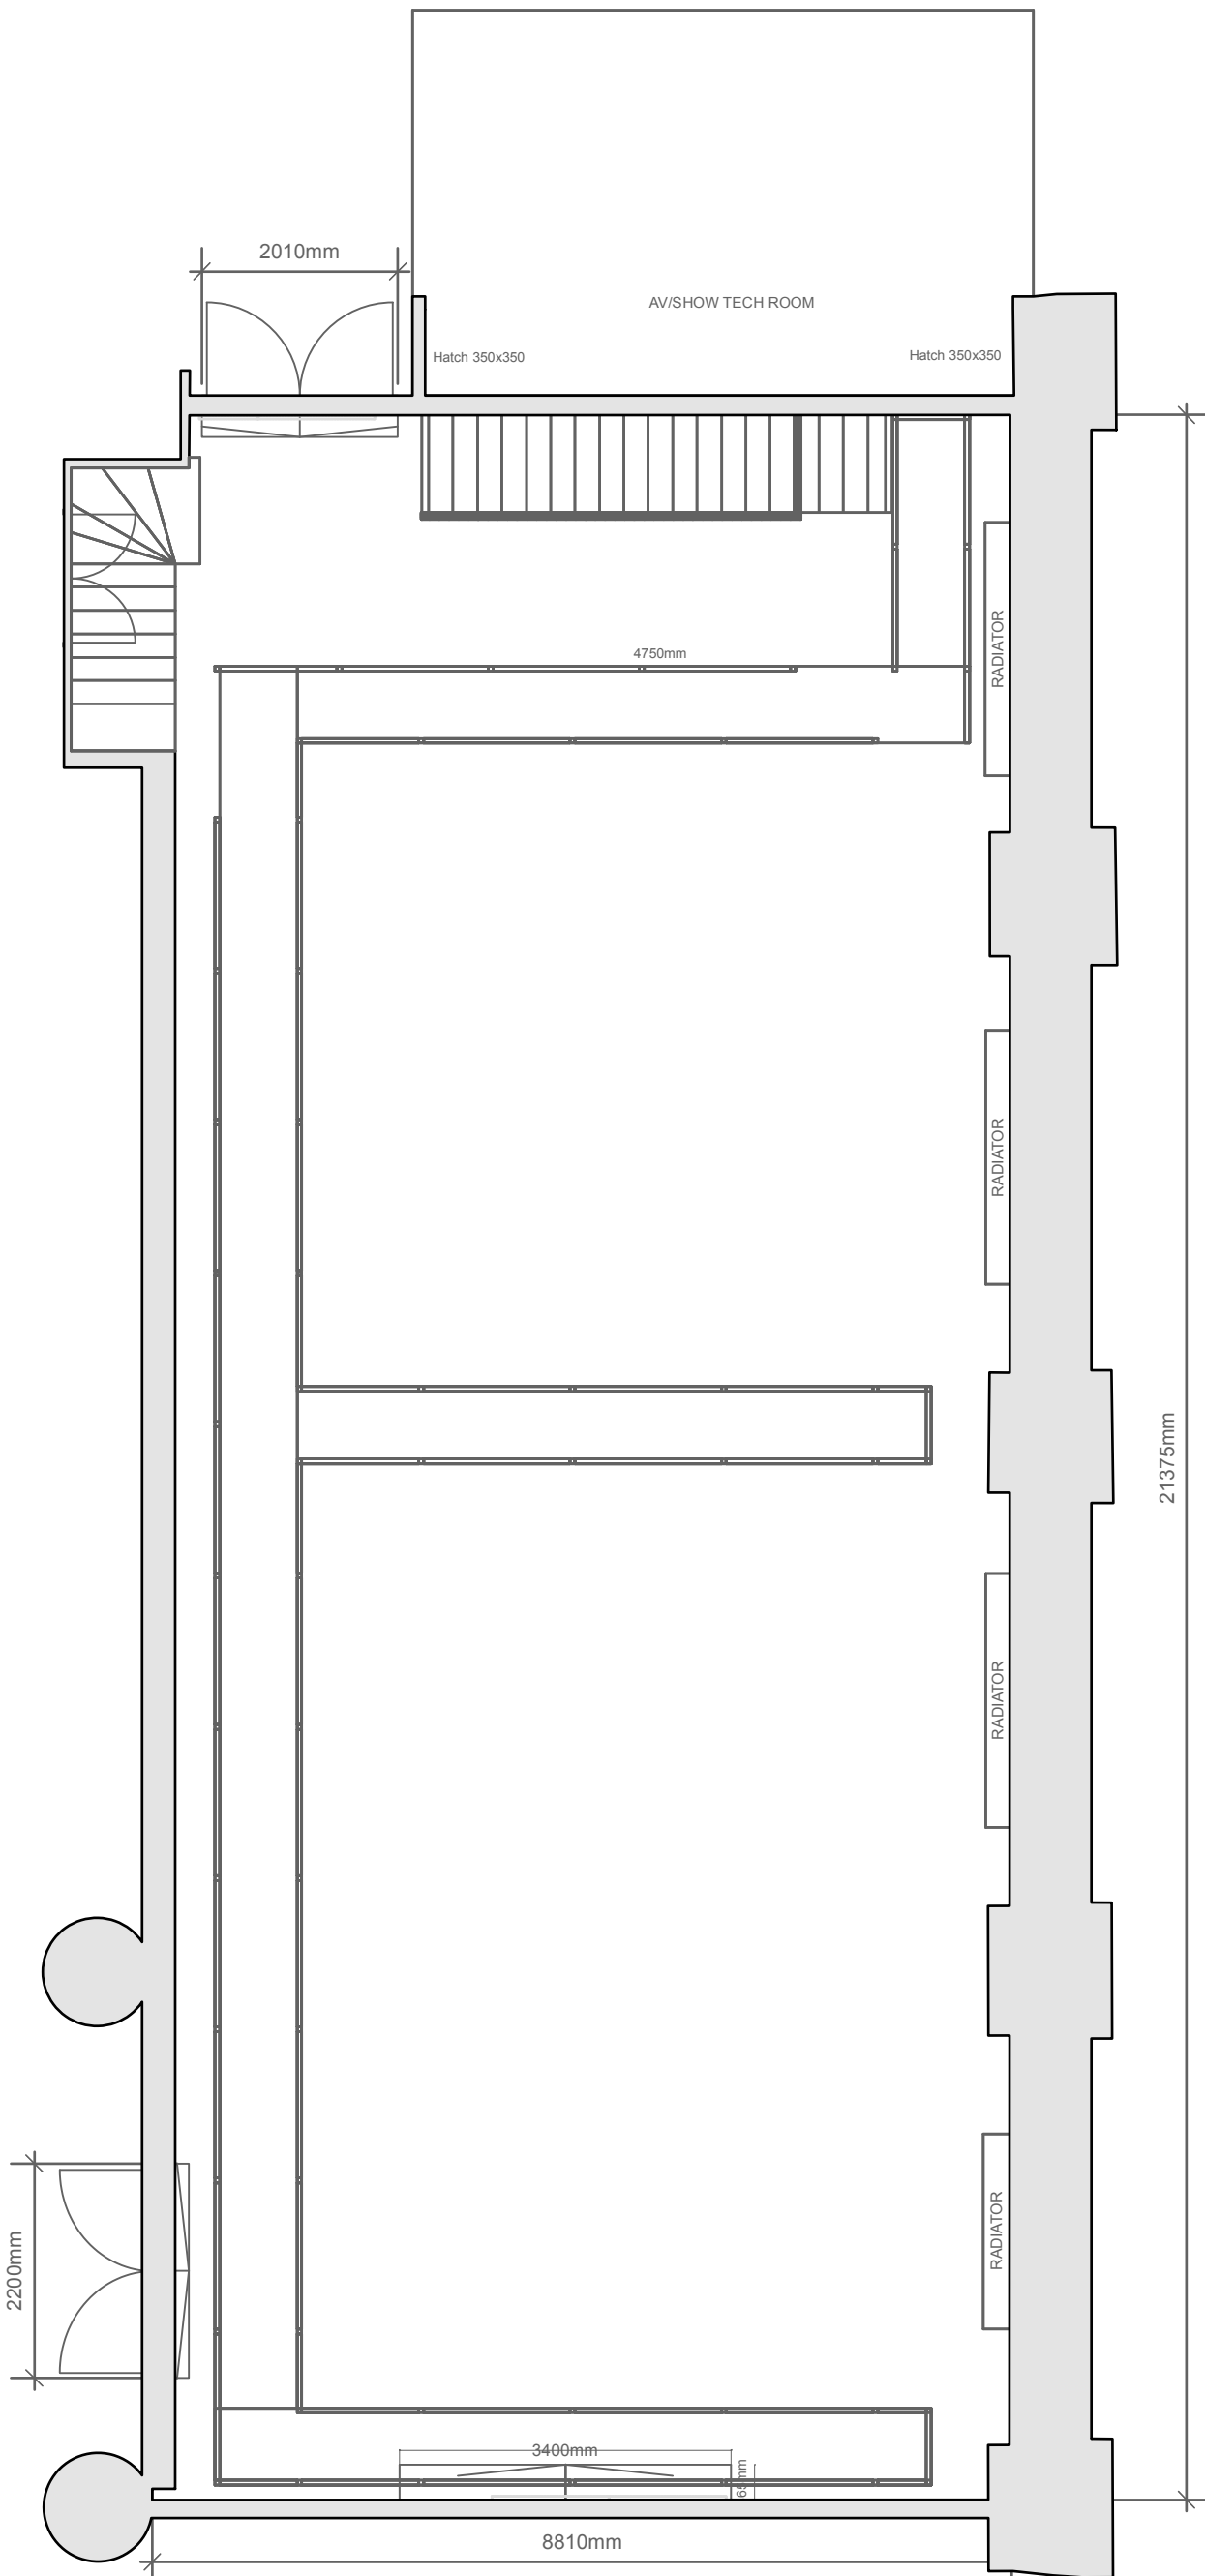

Caisa's groundplan

KEY

- 6/201
— Universe / DMX
- 42
— Channel #
- Panasonic RZ690 Projector
- ELATION Platinum LED Wash
- ELATION Satura Spot LED
- ELATION Fuze Profile LED
- Circus rigging point
- Circus rigging rail

LIGHTING PLOT

Scale	Date
1:100 @ ISO A4	15.10.2024

Drawn by: Vilma Vantola
 Edited by: Tony Leskinen

1 [AV Room]
Scale: 1:75

2 [Gallery]
Scale: 1:75

3 [Window wall]
Scale: 1:75

4 [Inner wall]
Scale: 1:75