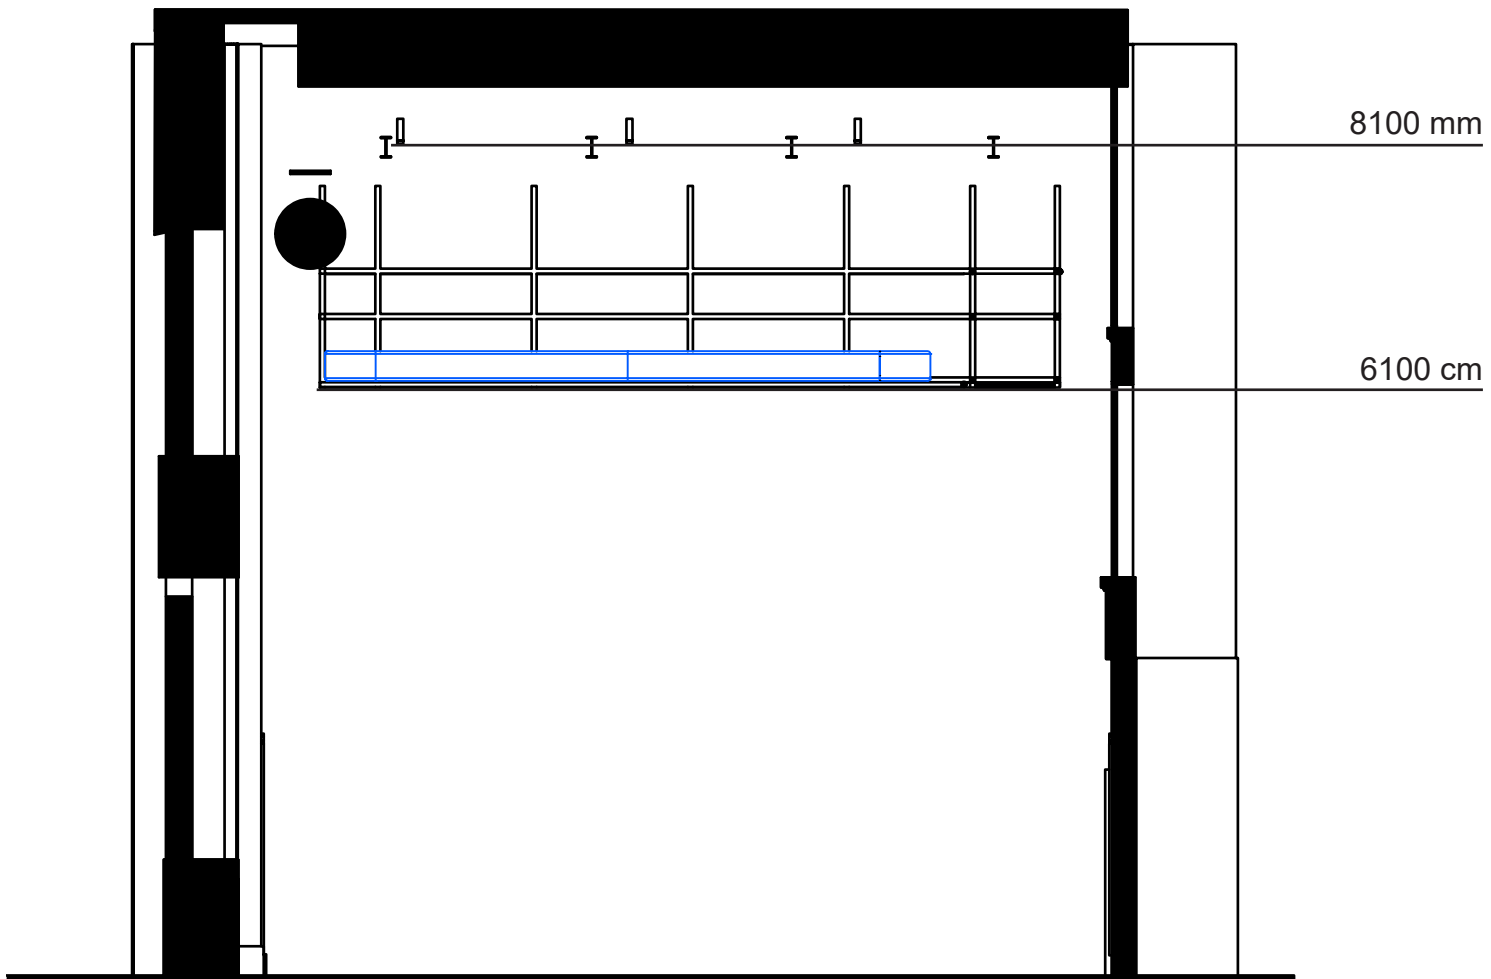

LIGHTING PLOT

Scale	Date
1:100 @ ISO A4	15.10.2024

Drawn by: Vilma Vantola
 Edited by: Tony Leskinen

1 [AV Room]
Scale: 1:75

2 [Gallery]
Scale: 1:75

3 [Window wall]
Scale: 1:75

4 [Inner wall]
Scale: 1:75