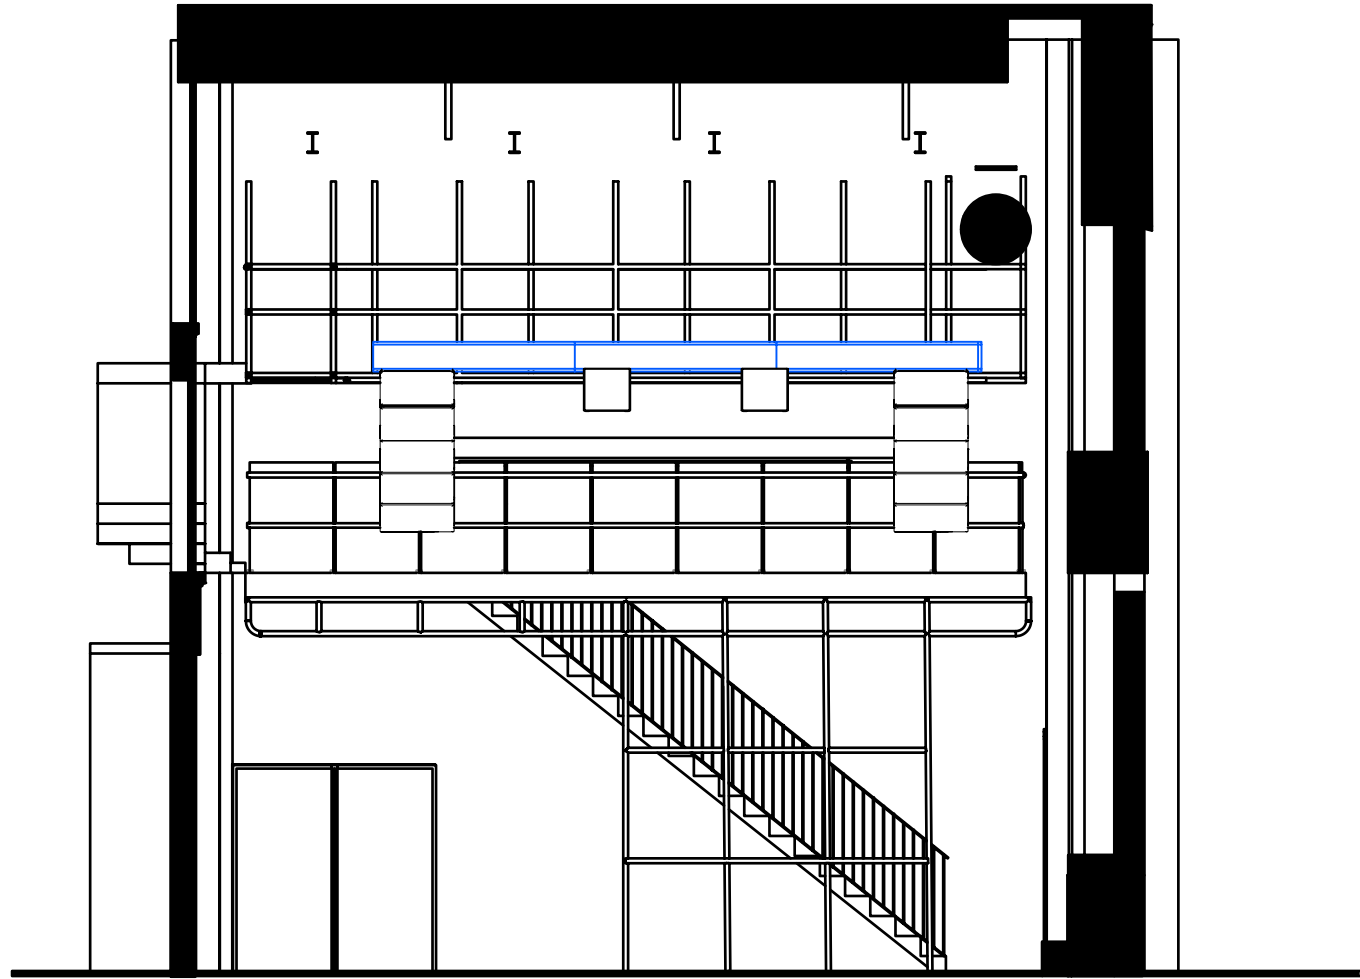

LIGHTING PLOT

Scale	Date
1:100 @ ISO A4	15.10.2024

Drawn by: Vilma Vantola
 Edited by: Tony Leskinen

1 [AV Room]
Scale: 1:75

2 [Gallery]
Scale: 1:75

3 [Window wall]
Scale: 1:75

4 [Inner wall]
Scale: 1:75